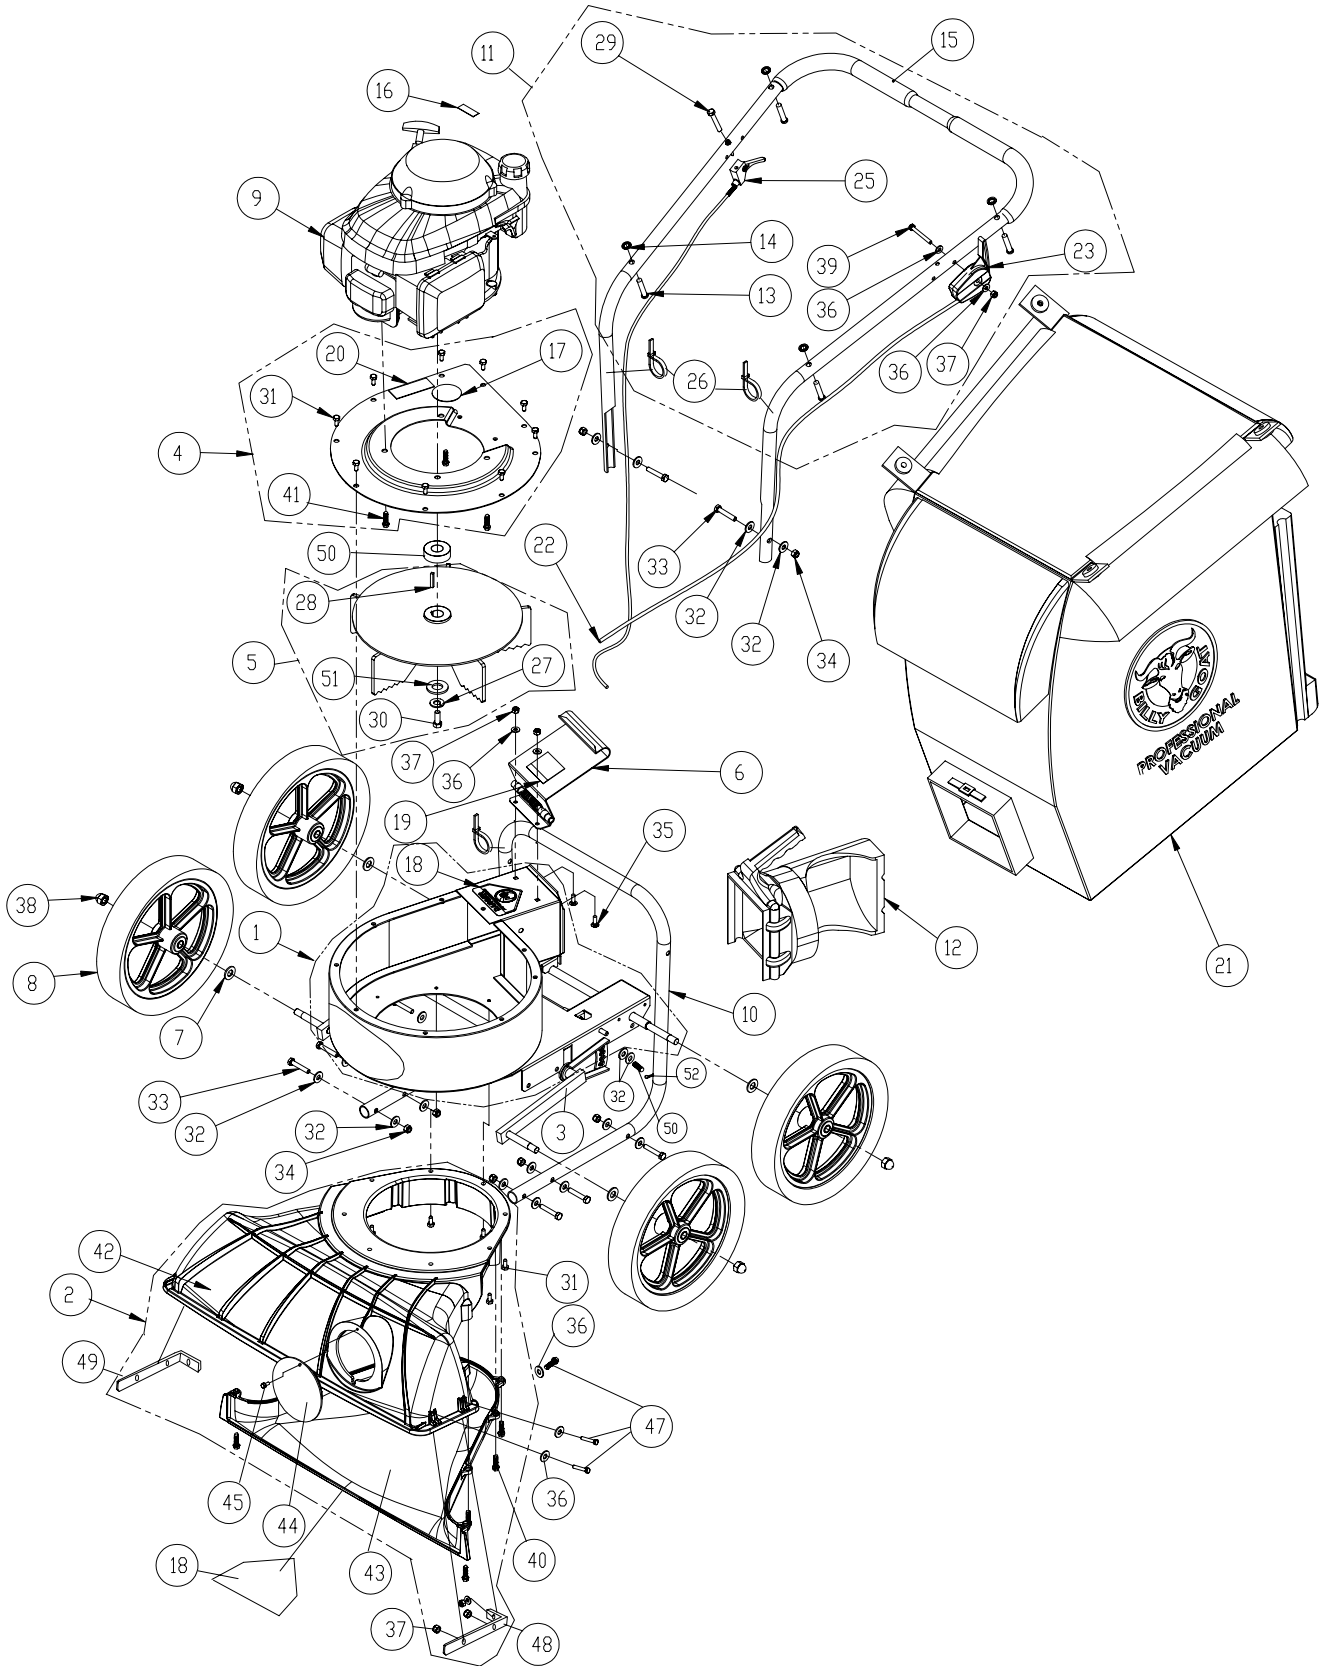

PARTS DRAWING KV

KV Push Owner's Manual

PARTS LIST

* Denotes standard hardware item that may be purchased locally.

ITEM NO.	DESCRIPTION	KV600 PART NUMBER	QTY	KV650H PART NUMBER	QTY
1	MAIN FRAME HOUSING NEW KD	891100-S	1	891100-S	1
2	NOZZLE ASSEMBLY TKV	891110-S	1	891110-S	1
3	AXLE FRONT WA NEW KD	891103	1	891103	1
4	PLATE TOP ENGINE KV	891007-1-S	1	891007-1-S	1
5	IMPELLER 12.75 WA PUSH VAC	891108-S	1	891108-S	1
6	DOOR EXHAUST ASSY RAW	890148	1	890148	1
7	WASHER 1/2" SAE Z/P	8172011	4	8172011	4
8	WHEEL ASSY 12" X 2.5" TREAD	900509	4	900509	4
9	ENGINE 6.5 HP HONDA GSV190AN1L	-	-	840069	1
	ENGINE 6.0 HP B&S	890622	1	-	-
10	LOWER HANDLE KV	891050	1	891050	1
11	HANDLE UPPER KV	891054-S	1	891054-S	1
12	QUICK DISCONNECT	890176	1	890176	1
13	PIN CLEVIS 3/8" x 2.125" LONG	520120	4	520120	4
14	RETAINER	360279	4	360279	4
15	GRIP HANDLE 1" X 9.5" LG	430342	2	430342	2
16	LABEL HOT ENGINE	400268	1	400268	1
17	LABEL READ	890301	1	890301	1
18	LABEL WARNING DANGER	400424	2	400424	2
19	LABEL DANGER FLYING DEBRIS	810736	1	810736	1
20	LABEL EAR EYE BREATHING	890254	1	890254	1
21	BAG DEBRIS NO ZIPPER KV	891132	1	891132	1
23	CABLE THROTTLE ASSY 42" W/CHOKE	891036	1	891027	1
25	CABLE HGT ADJ TRIGGER KV	891001	1	891001	1
26	TY WRAP	900407	3	900407	3
27	WASHER LOCK 3/8" ST MED	8177012	1	8177012	1
28	KEY 3/16 SQ. X 1.25	9201080	1	9201080	1
29	SCREW MACHINE #10-24 X 1 1/2" HWF ZP	891042	1	891042	1
30	SCREWCAP 3/8-24X1 LOCKTITE	900154	1	-	-
	SCREWCAP 3/8-24X1 1/2" GR. 8	-	-	900344	1
31	SCREWCAP 1/4 - 20 x 5/8 HWH	890359	16	890359	16
32	WASHER 5/16 FLATWASHER Z/P	8171003	18	8171003	18
33	SCREWCAP 5/16-18 X 1.75 ZP	8041031	8	8041031	8
34	NUT LOCK 5/16-18	8160002	8	8160002	8
35	SCREWCAP 1/4-20 X 3/4"	8041004	2	8041004	2
36	WASHER 1/4" SAE ZP	8172007	10	8172007	10
37	NYLON INSERT LOCKNUT, 1/4-20 UNC	8160001	9	8160001	9
38	1/2-13 CAP NUT NP W/PATCH	890530	4	890530	4
39	SCREWCAP 1/4-20x2.25x0.75-N	8041011	1	8041011	1
40	SCREW PLASTIC 1/4-10 X 1	891039	8	891039	8
41	SCREW 3/8 x 1 1/2 TAPTITE	890408	3	890408	3
42	NOZZLE TOP HALF KV	891002	1	891002	1
43	NOZZLE BOTTOM HALF KV	891003	1	891003	1
44	PLUG HOUSING KD LB	900146-01	1	900146-01	1
45	SCREW SELF TAPPING 10-24 X 1/2	891043	1	891043	1
46	LABEL KV PUSH	891045	1	891045	1
47	SCREWCAP 1/4-20 X 1"	8041006	6	8041006	6
48	KV REINFORCEMENT NOZZLE BRACKET LFT	891062	1	891062	1
49	KV REINFORCEMENT NOZZLE BRACKET RT	891064	1	891064	1
50	SPACER 1.5 OD X .875 ID X .975 THK	-	-	890616	1
51	WASHER 1.5 OD X .453 ID X .25 THK	440153	1	440153	1
52	HAIR PIN COTTER 1/4	900471	1	900471	1